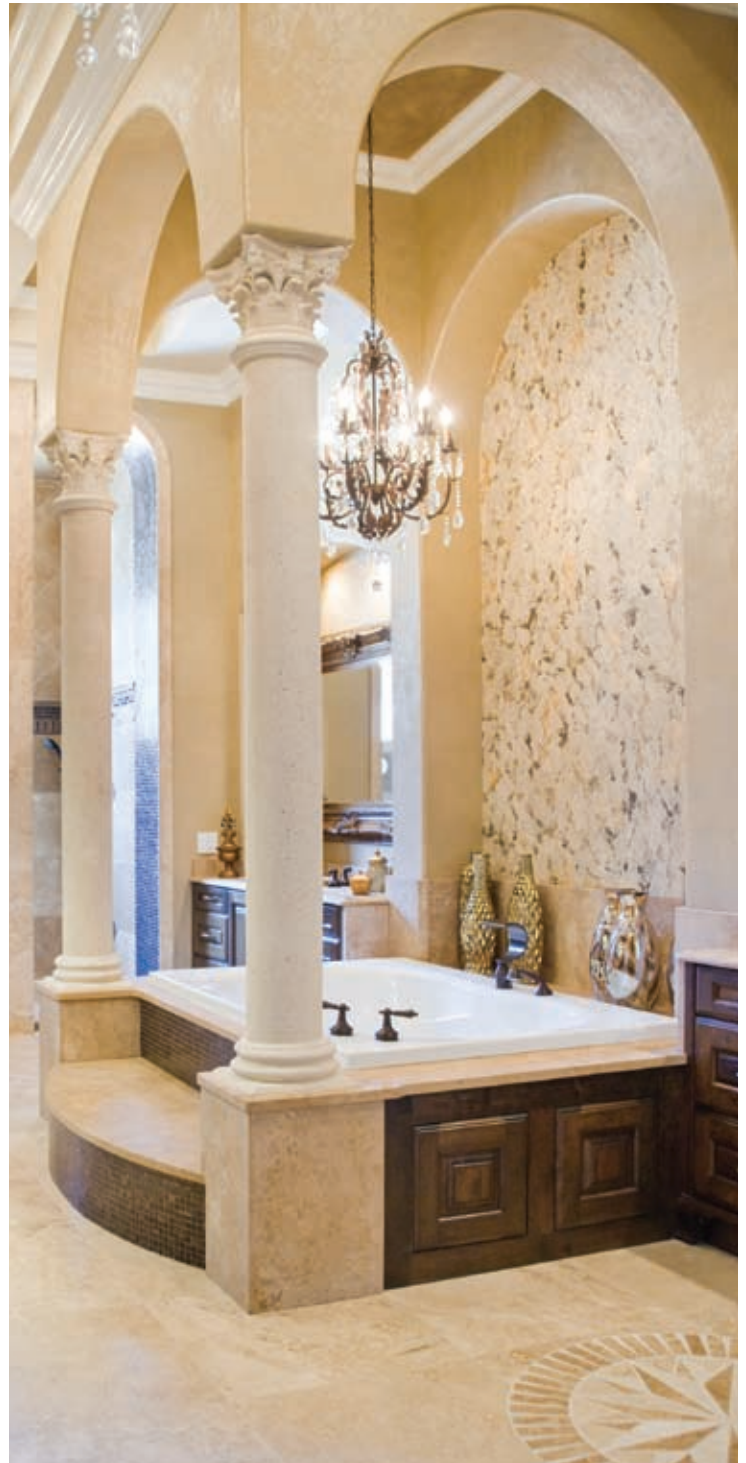

Creative Designs

BATHED IN TRANQUILITY

A luxurious bathroom is a retreat from life's daily grind – a place of solace to relax and recharge. These Chattanooga area bathrooms, custom designed by local professionals, boast inspired designs and feature beautiful, unique details in every tile, tub and fixture.

Design and Cabinets by: Ana Woodworks

Tile by: Stone Source

Location: Hixson

Creative Designs

Designed by: Yessick's Design Center

Cabinets by: Kitchen Galleries

Tile by: The Tile Store

Fixtures by: Ferguson

Location: Ooltewah

Design, Cabinets and Tile by:
Haskell Interiors

Location: Cleveland

Creative Designs

Design and Cabinets by: Scarlett's Cabinetry

Tile by: The Tile Store

Location: Lookout Mountain

Designed by: Stacey and James Barrett